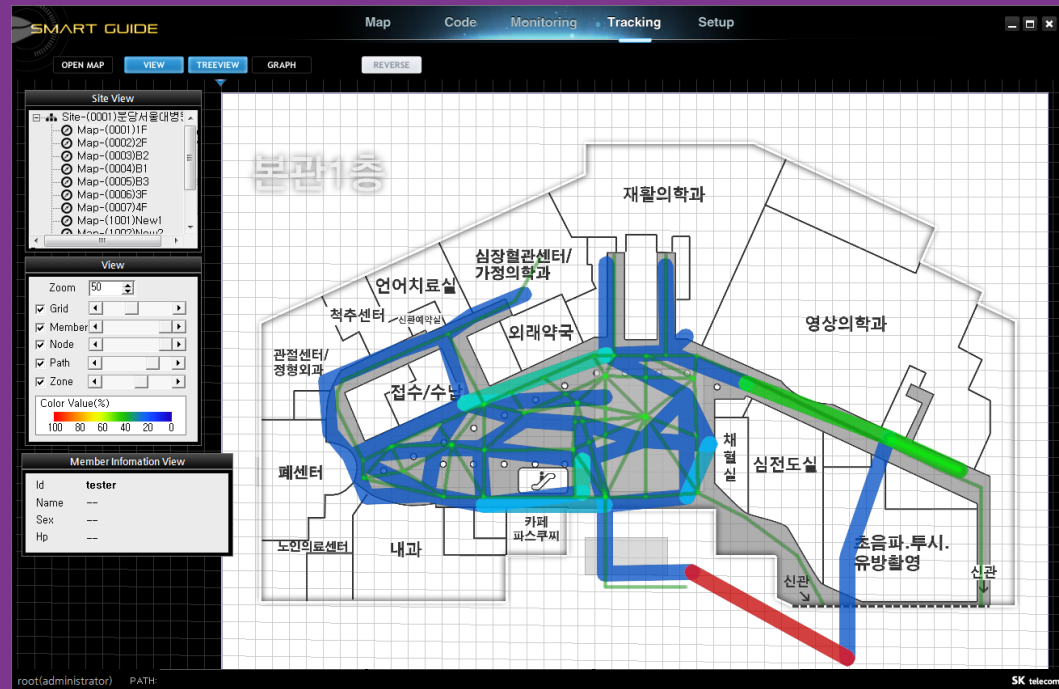

Location Analytics

Basic Stats

Heat Map