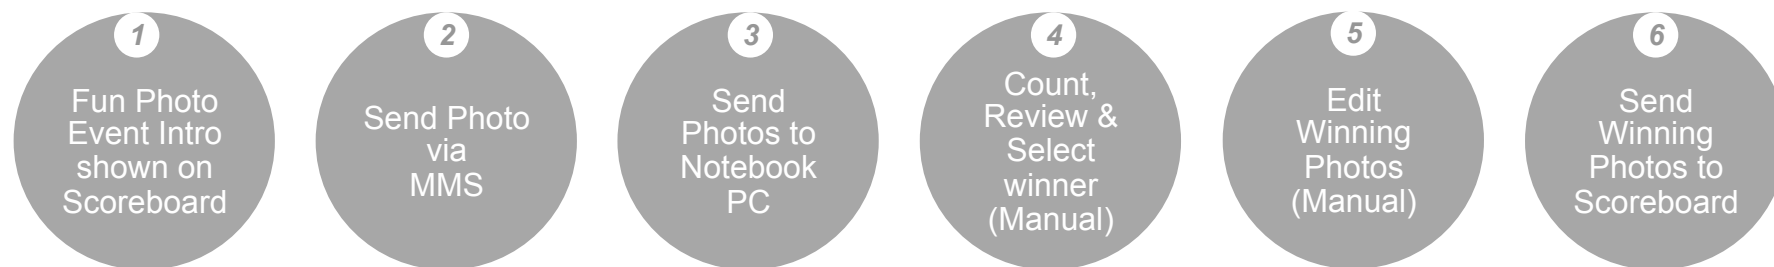

SK Knights Implementation

BLE Beacons

marBLE type
Hallways

treBLE type
Seating Areas

3D Indoor Map

SK Knights Application

- My Info
- Arena Info
- Player Info
- Game Schedule

- Seat Guidance
- Live Events

Cloud (Microsoft Azure)

SK Knights

Application Images (Seat Guidance)

SK Knights

Additionally... Live Events (e.g. Fun Photo)

Before

After

SK Knights Solution

Operation Staff

Create Live Event

Start Live Event

Select Winners

Sent to Scoreboard

Live Event

Announce Winners

Notify