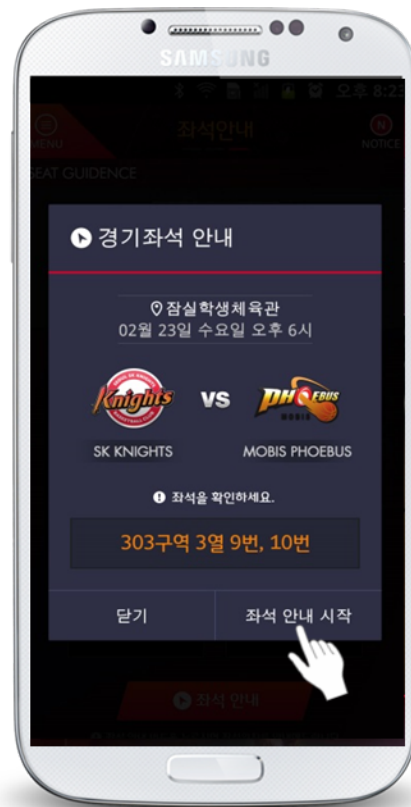

SK Knights Implementation

BLE Beacons

marBLE type
Hallways

treBLE type
Seating Areas

3D Indoor Map

SK Knights Application

- My Info
- Arena Info
- Player Info
- Game Schedule

- Seat Guidance
- Live Events

Cloud (Microsoft Azure)

SK Knights

Application Images (Seat Guidance)

SK Knights

Additionally... Live Events (e.g. Fun Photo)

Before

After

SK Knights Solution