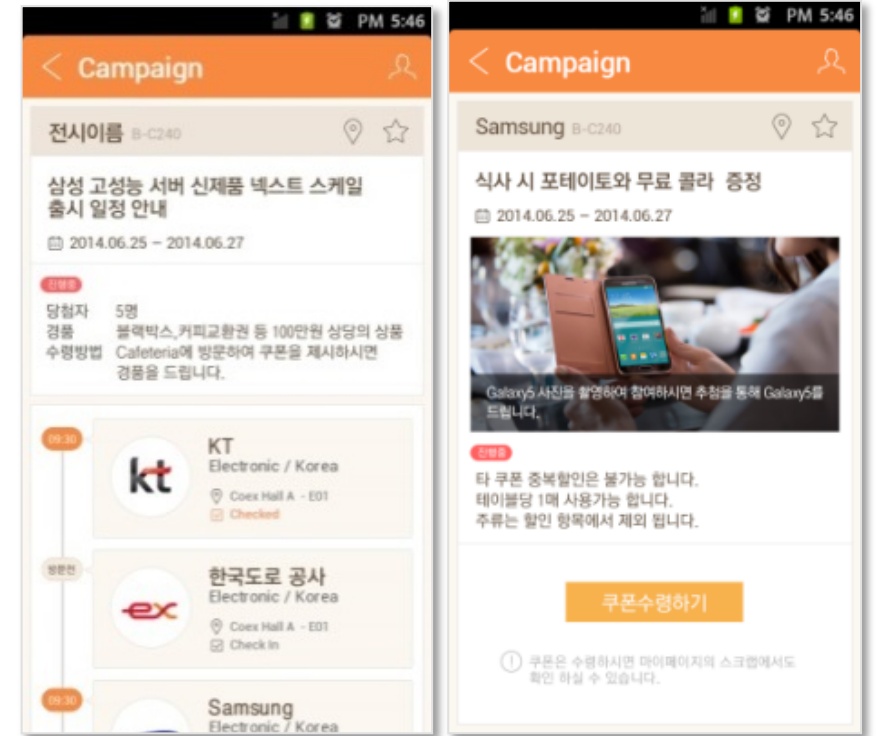

Information

About, Exhibitors, Conference/Seminar, Notification

Campaign

Events, Bulletin Board

Exhibition Location-based

Map

My position, POI Search
Navigation

What's Nearby

User-centric Widget, Location-based Info

Location-based Campaign

Booth Check-in, Promotion Events

Exhibition For Exhibitors

Performance

Attendee, Heat Map, Check-In, Hold Time, Survey, etc.

Campaign Result

Performance, Status, Analysis