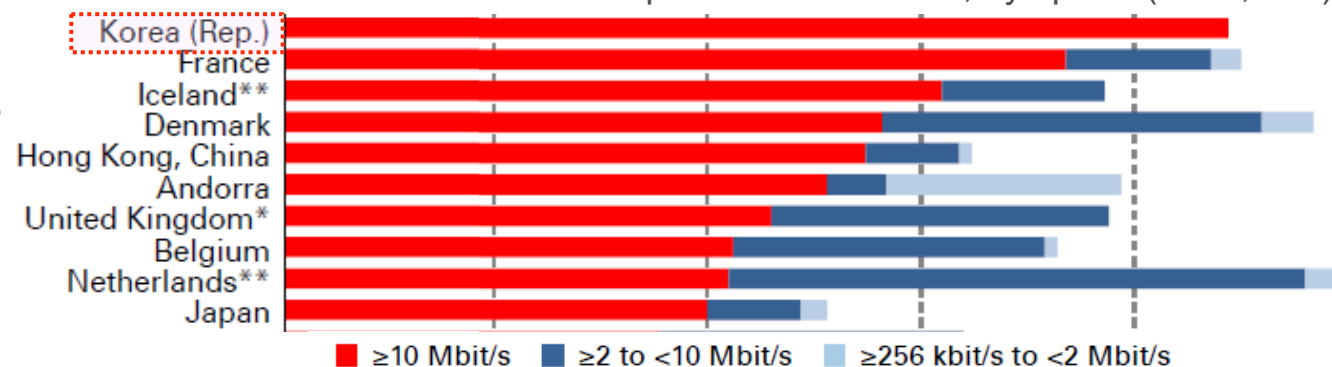

Facts & Figures

- Population: 50.4M
- GDP per capita: \$30,8
- High Speed Internet: 18.9M
- Mobile Subscribers: 54.7M
- Smartphones: 38.4M

Fixed-broadband sub. per 100 inhabitants, by speed (2013, ITU)

Recognition