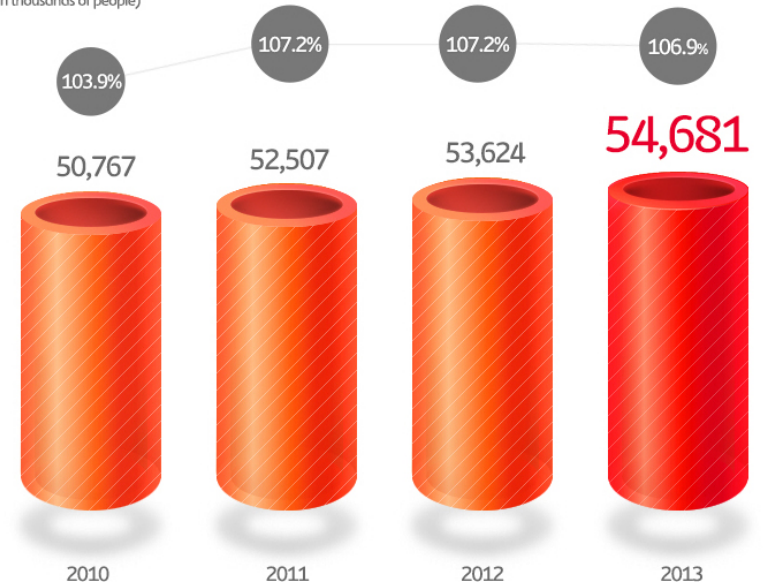

SK Telecom

No. 1 Telco in Korea

■ Net Income (Unit: in billions of KRW)
■ EBITDA (Unit: in billions of KRW)
■ Revenue (Unit: in billions of KRW)

■ Subscribers (Unit: in thousands of people)
■ Market Share(%)

■ Total Subscribers (Unit: in thousands of people)
■ Penetration(%)

LTE Contribution
Mobile Technology

Most Significant Dev. Of
Commercial LTE Network

Top ranking - Korean Customer
Satisfaction Index (16 years)