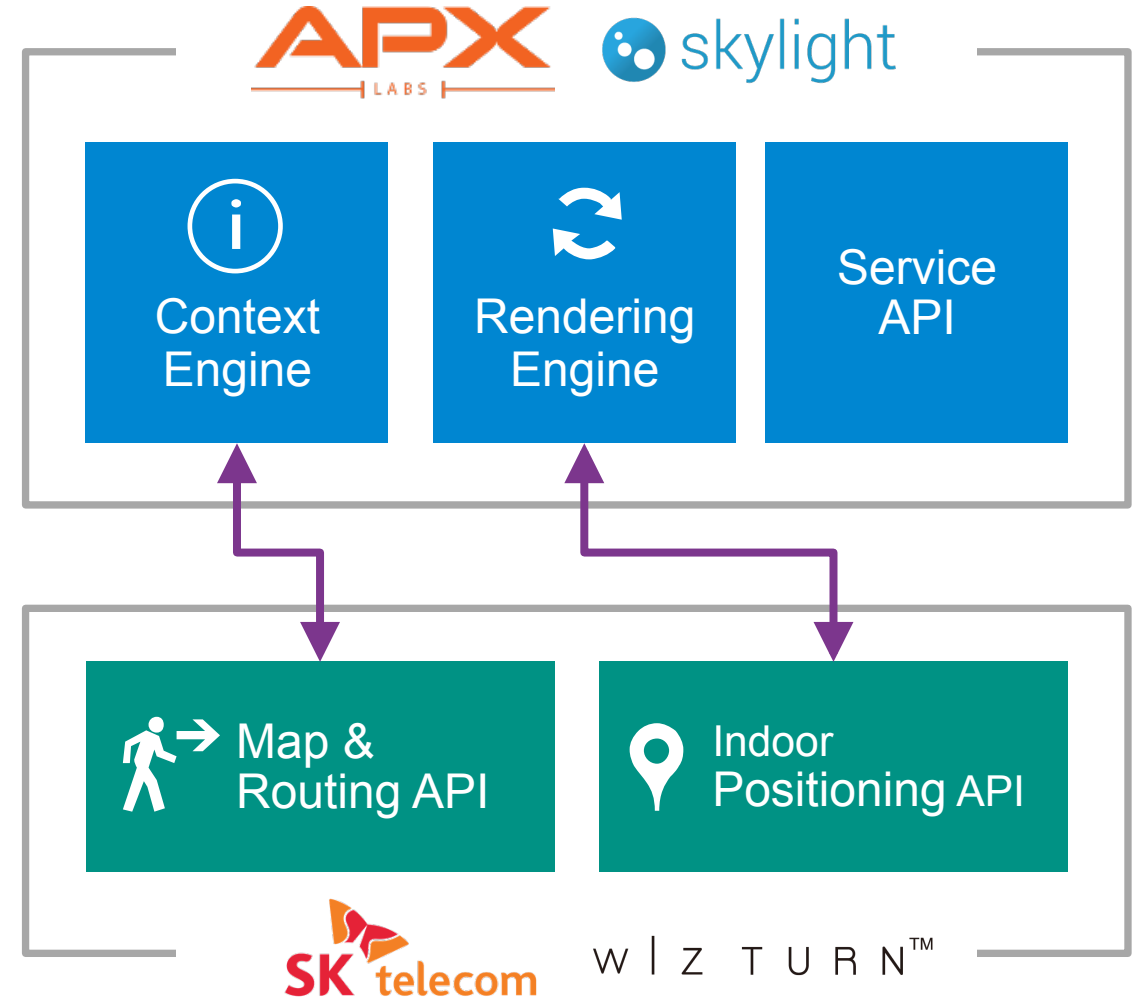

Wearable Device

- Headquartered in Herndon, VA (outside of Washington DC)
- Software Company specializes in Smart Glass Platform

“Skybox” (Google Glass)

- Verizon Center, Washington DC (Monumental Sports & Entertainment)
- Real-time Game Stats, Multi-camera Highlights, Social Media
- Capitals(NHL), Wizards(NBA) and more

...

Wearable Device

- Headquartered in Herndon, VA (outside of Washington DC)
- Software Company specializes in Smart Glass Platform

“Skybox” (Google Glass)

- Verizon Center, Washington DC (Monumental Sports & Entertainment)
- Real-time Game Stats, Multi-camera Highlights, Social Media
- Capitals(NHL), Wizards(NBA) and more

...

Marketing Tool

L'OREAL Madrid Flagship Store (by Airtouch Media)

Recent News

Seoul National University Bundang Hospital and SK Telecom export medical IT worth KRW70 billion to Saudi Arabia...first large-scale export in history (2014/07/01)