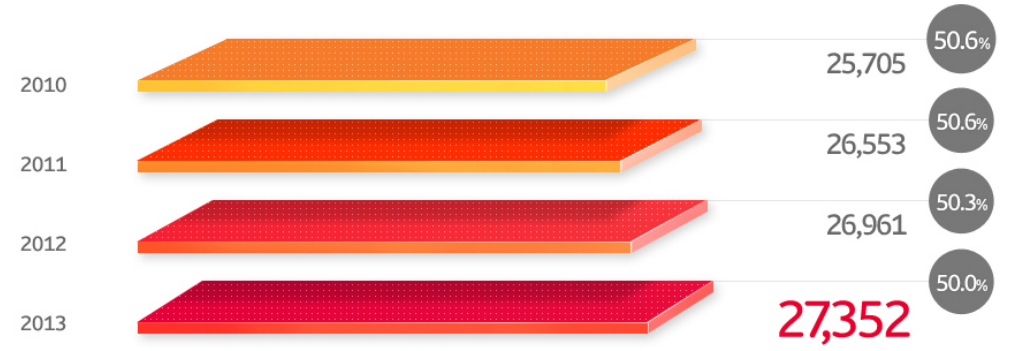

SK Telecom

No. 1 Telco in Korea

■ Net Income (Unit: in billions of KRW)
■ EBITDA (Unit: in billions of KRW)
■ Revenue (Unit: in billions of KRW)

■ Subscribers (Unit: in thousands of people)
■ Market Share(%)