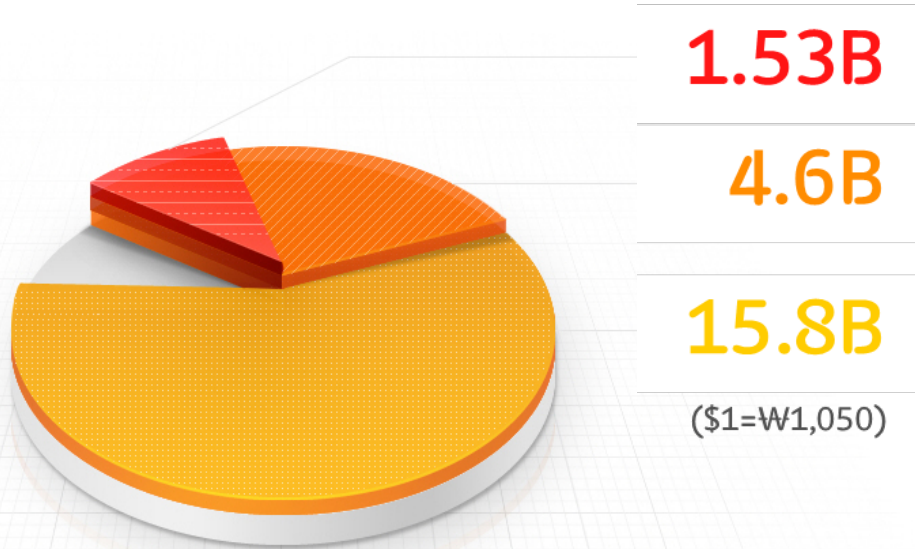

SK Telecom

No. 1 Telco in Korea

■ Net Income (Unit: in billions of KRW)
■ EBITDA (Unit: in billions of KRW)
■ Revenue (Unit: in billions of KRW)