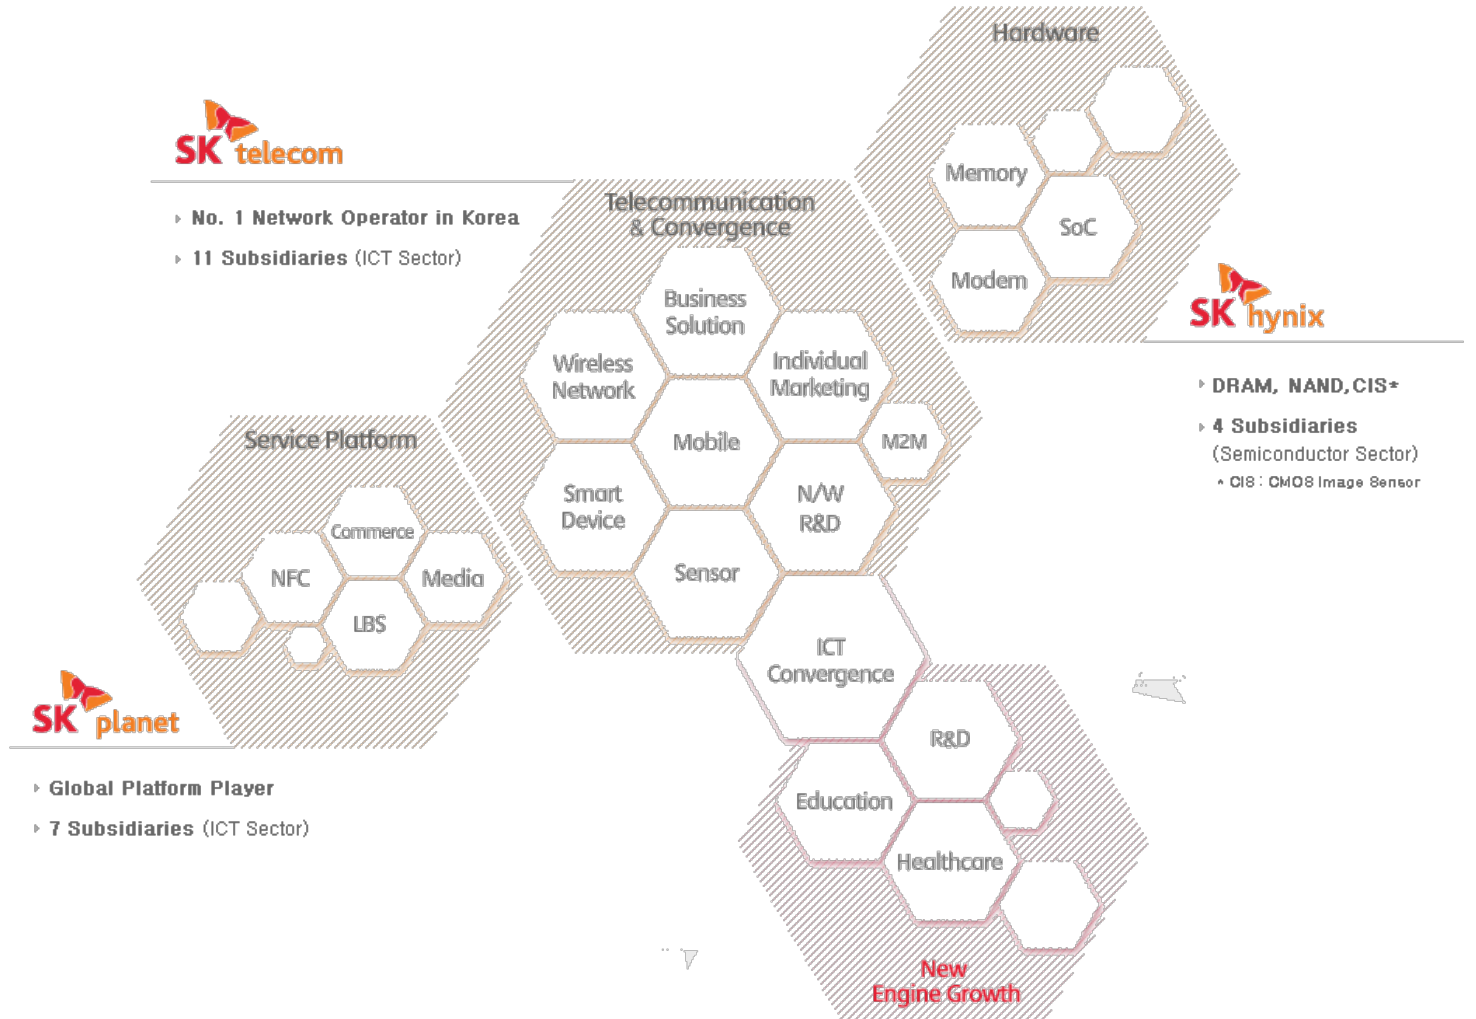

■ Total Subscribers (Unit: in thousands of people)
■ Penetration(%)

LTE Contribution
Mobile Technology

Most Significant Dev. Of
Commercial LTE Network

Top ranking - Korean Customer
Satisfaction Index (16 years)

SK Telecom

“Vision 2020: Partner for New Possibilities”

Location-based Service (LBS)

Key Service for Telecom... historically

Tracking

Friend Finder

Map & Navigation

Mobile Navigation