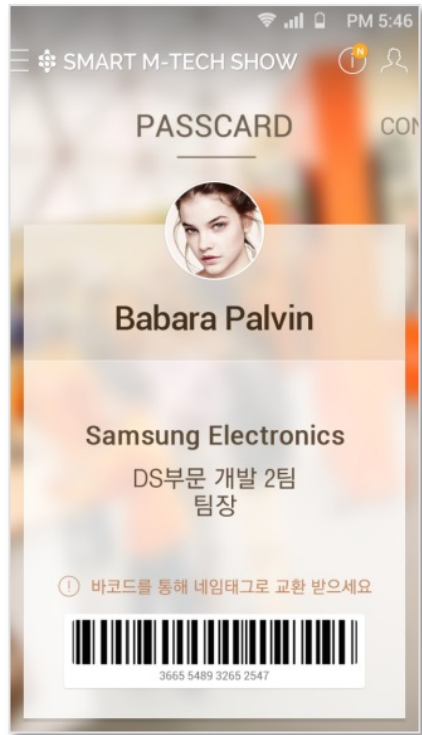

Exhibition Basic Service

Registration

Mobile Ticket, Profile