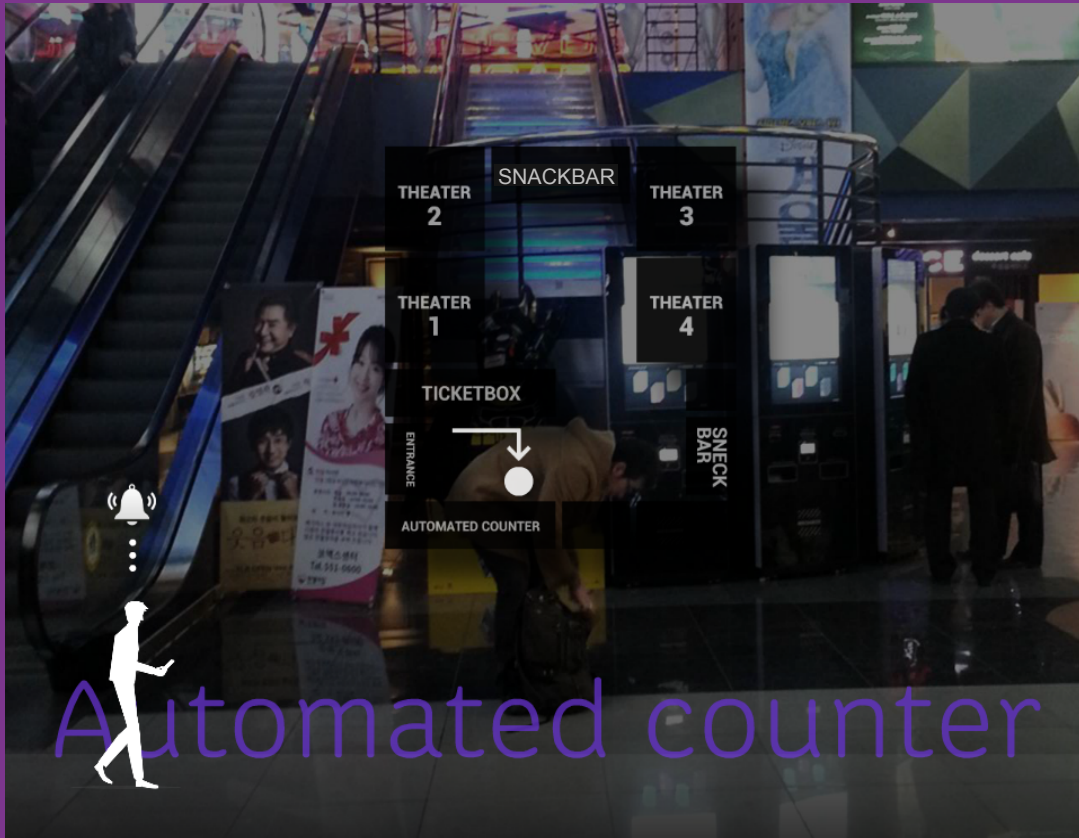

More Venues

Movie Theater

Service Scenario (Movie-going Experience)