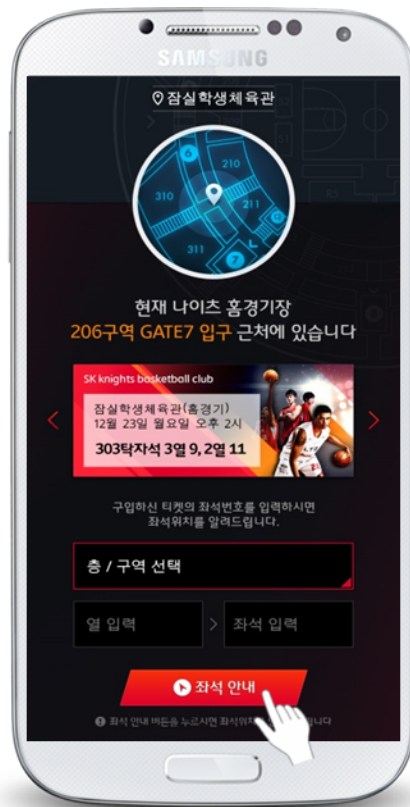

SK Knights Implementation

BLE Beacons

marBLE type
Hallways

treBLE type
Seating Areas

3D Indoor Map

SK Knights Application

- My Info
- Arena Info
- Player Info
- Game Schedule

- Seat Guidance
- Live Events

Cloud (Microsoft Azure)

SK Knights

Application Images (Seat Guidance)

SK Knights

Additionally... Live Events (e.g. Fun Photo)

Before

After

SK Knights Solution