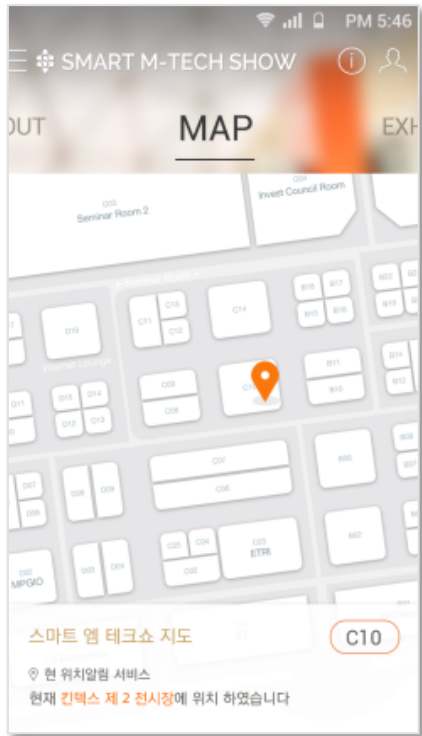

Information

About, Exhibitors, Conference/Seminar, Notification

Campaign

Events, Bulletin Board

Exhibition Location-based

Map

My position, POI Search
Navigation

What's Nearby

User-centric Widget, Location-based Info

Location-based Campaign

Booth Check-in, Promotion Events

Exhibition For Exhibitors

Performance

Attendee, Heat Map, Check-In, Hold Time, Survey, etc.

Campaign Result

Performance, Status, Analysis