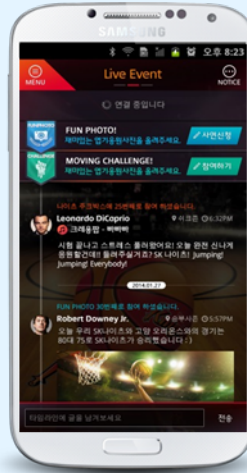

Live Event

Announce Winners

Notify

Participate

Notify

Fans