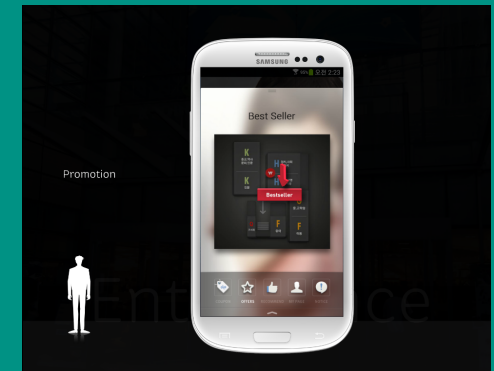

More Venues

Movie Theater

Service Scenario (Movie-going Experience)

Bookstore

e-Book Guide

e-Book Free Trial

Book Search

Promotion