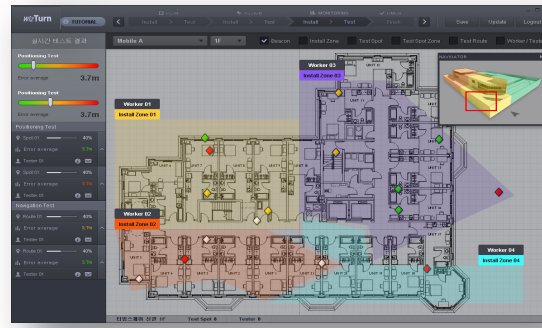

Exhibitions, Galleries

Arena, Stadium, Concert Halls

Enabler Components

Development Tools

Indoor Map Authoring Tool

Cell Planning Tool

App. Development Tool

Enabler Components

Professional Basketball Arena

Seoul 'Jamsil' Gymnasium

- Built in 1977
- 11,471 m² (3F, B1)
- 5,400 seats

Requirements

Fan-centric

Location-based

Operational Efficiency

Tight Schedule