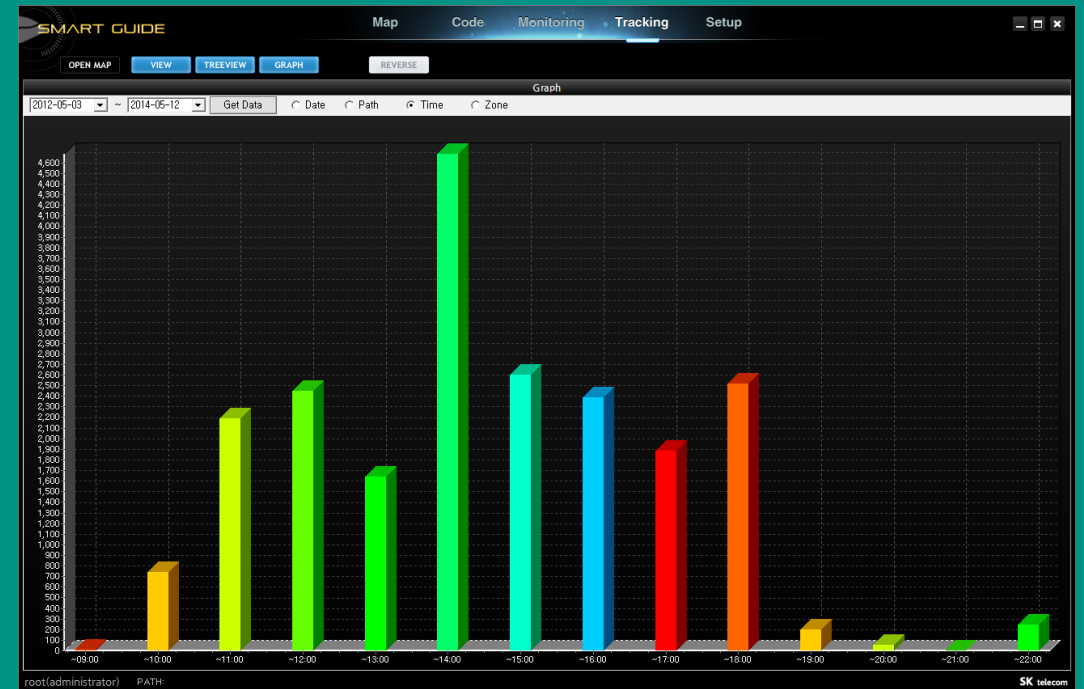

Traffic (By Hour)