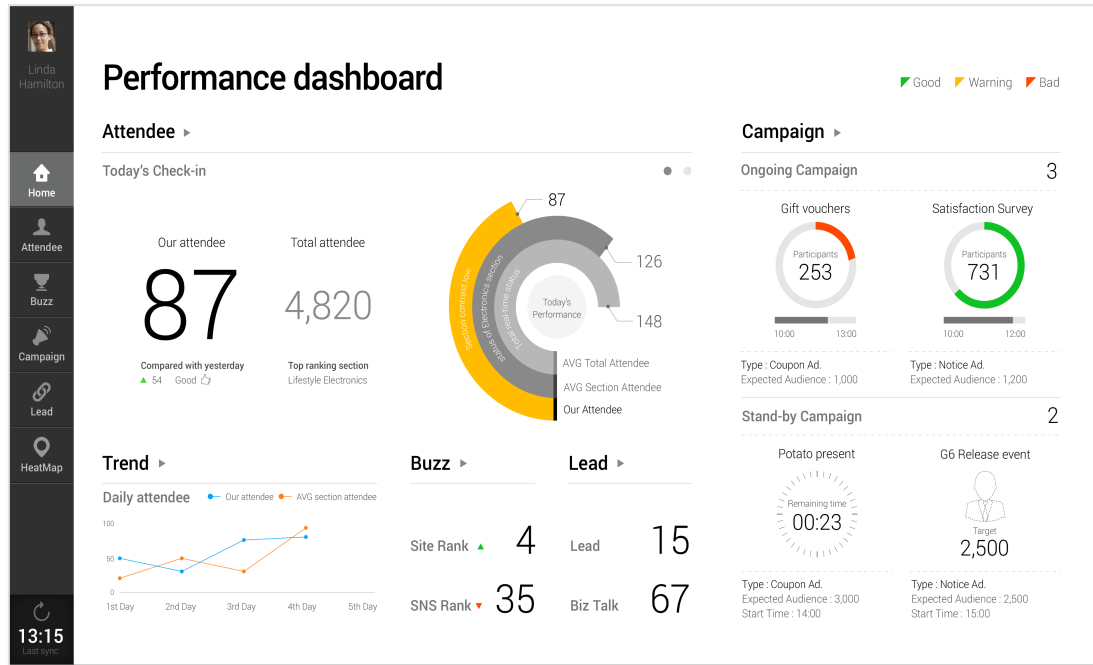

Information

About, Exhibitors, Conference/Seminar, Notification

Campaign

Events, Bulletin Board

Exhibition Location-based

Map

My position, POI Search
Navigation

What's Nearby

User-centric Widget, Location-based Info

Location-based Campaign

Booth Check-in, Promotion Events

Exhibition For Exhibitors

Performance

Attendee, Heat Map, Check-In, Hold Time, Survey, etc.

Campaign Result

Performance, Status, Analysis

Retail

Check-in based Service

Membership

이전 **멤버십 카드**

이마트 멤버십카드

1234 5678 9012 3456

사용가능 포인트 **168,200**

카드안내