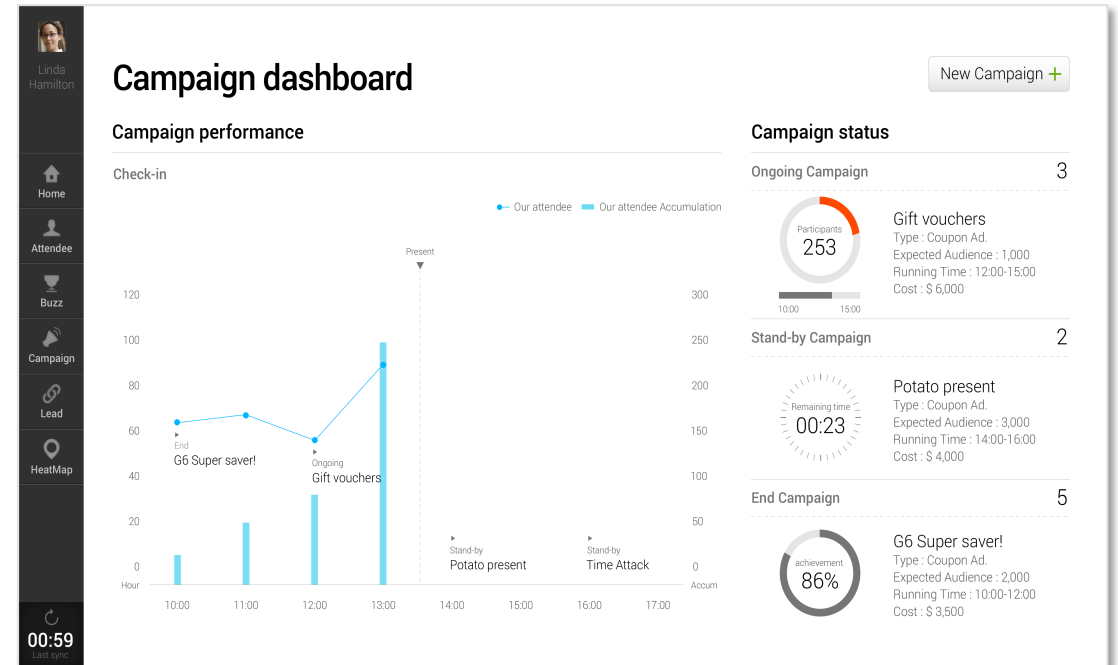

Information

About, Exhibitors, Conference/Seminar, Notification

Campaign

Events, Bulletin Board

Exhibition Location-based

Map

My position, POI Search
Navigation

What's Nearby

User-centric Widget, Location-based Info

Location-based Campaign

Booth Check-in, Promotion Events

Exhibition For Exhibitors

Performance

Attendee, Heat Map, Check-In, Hold Time, Survey, etc.

Campaign Result

Performance, Status, Analysis

Retail

Check-in based Service

Membership

이전 **멤버십 카드**

이마트 멤버십카드

1234 5678 9012 3456

사용가능 포인트 **168,200**

카드안내