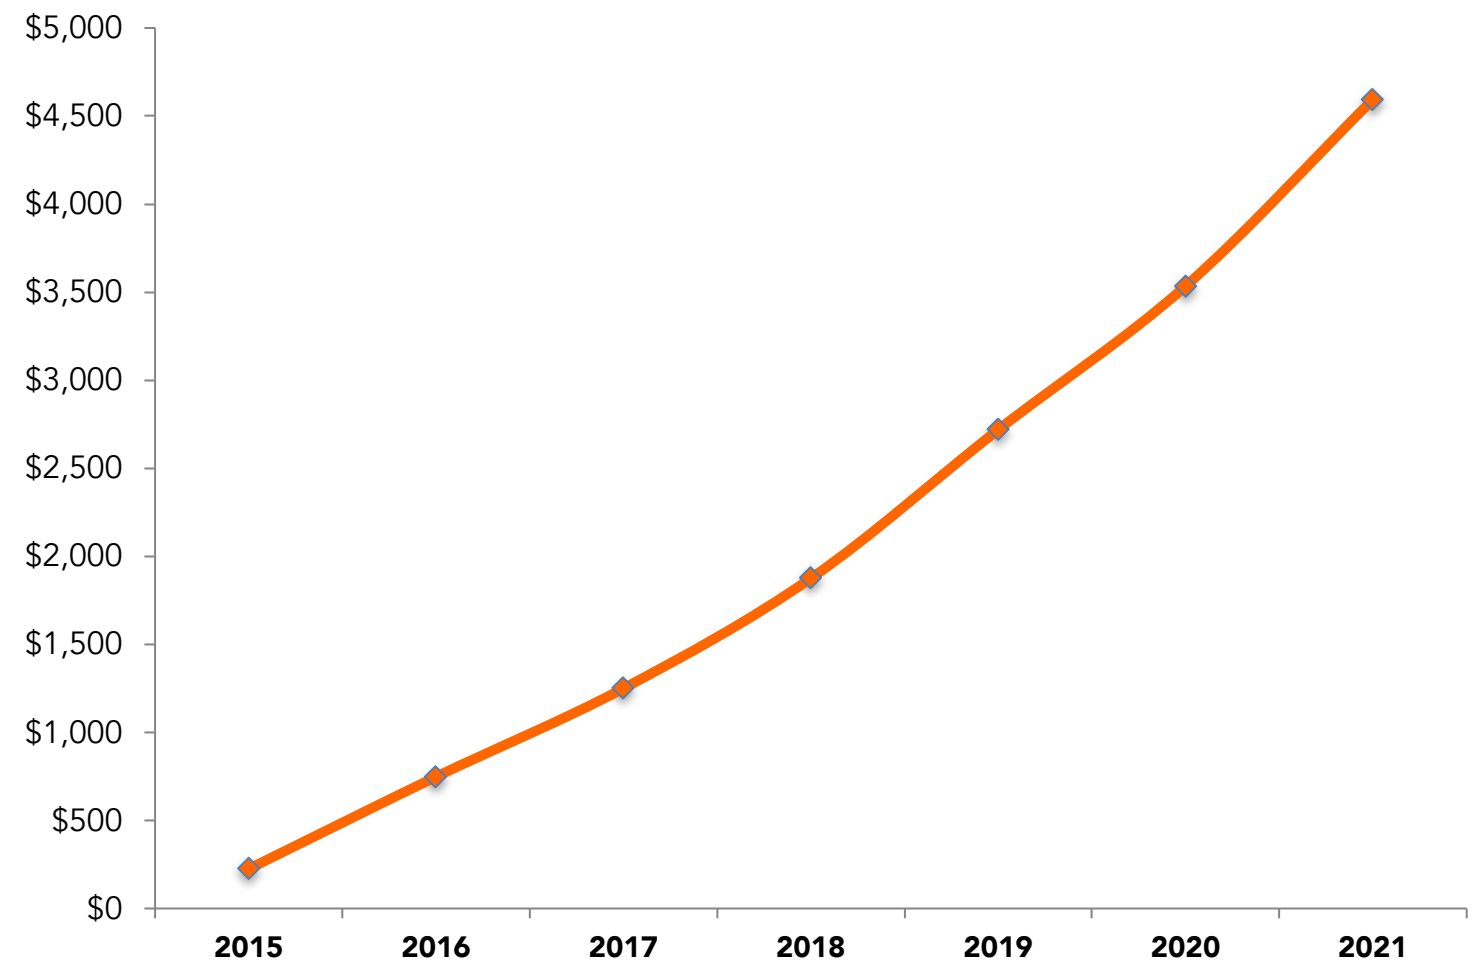

This is really happening

- From the Opus Decision Maker's Guide report
  - 1,200 companies
  - 2,600 implementations
- "IA" not "AI"
  - Virtual agents
  - Bots
  - Metabots