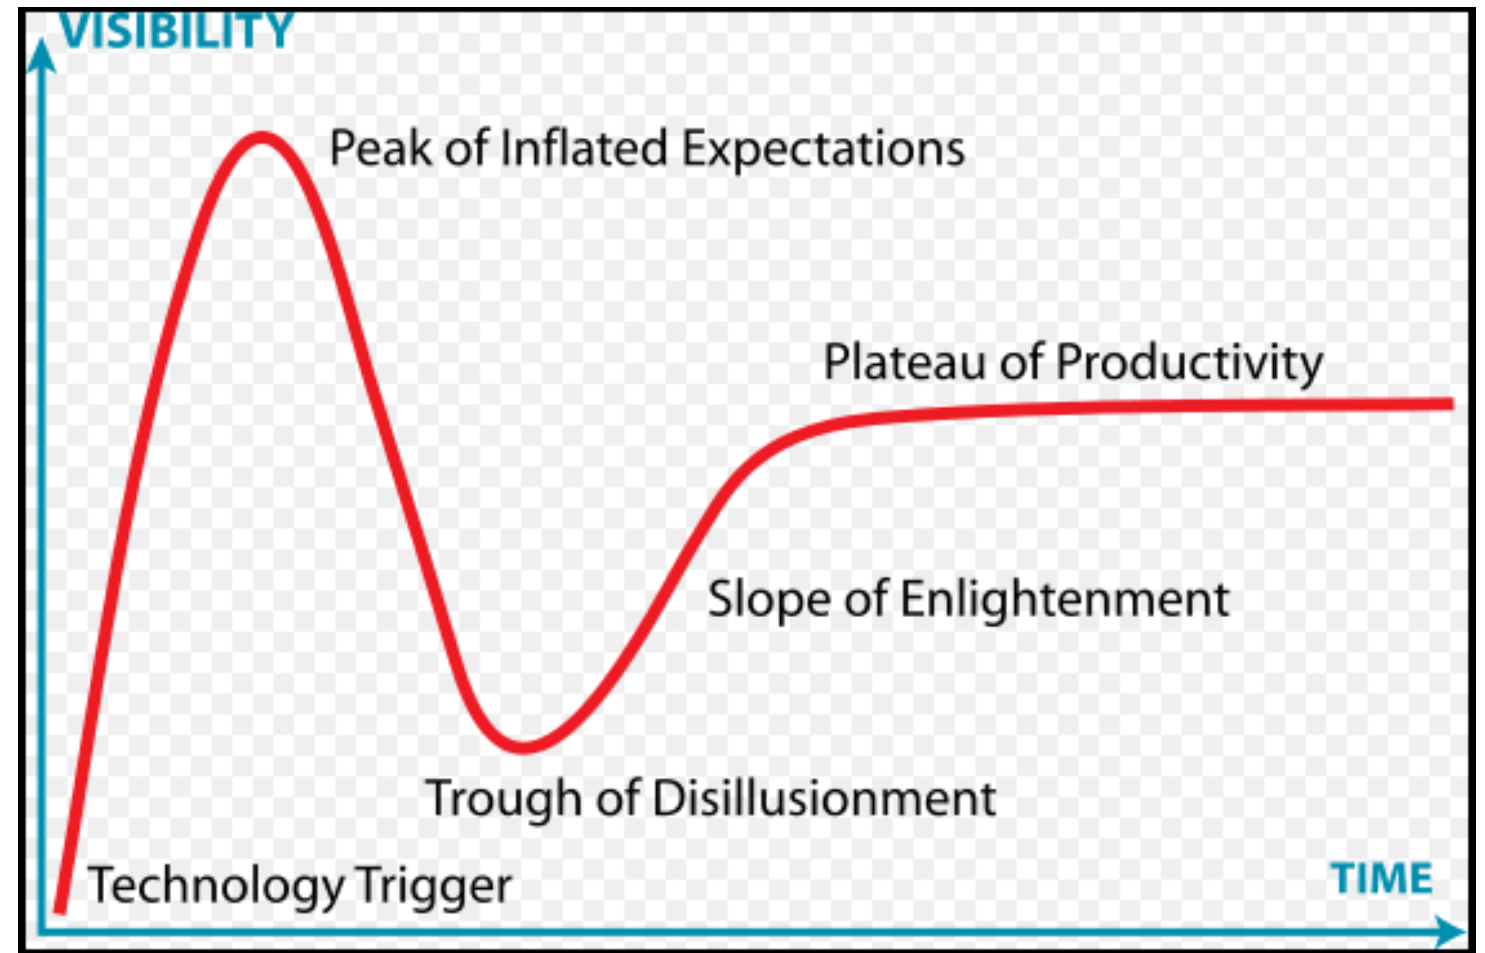

Botspllosion

Bot
Platforms

Gartner Research Technology Hype Cycle