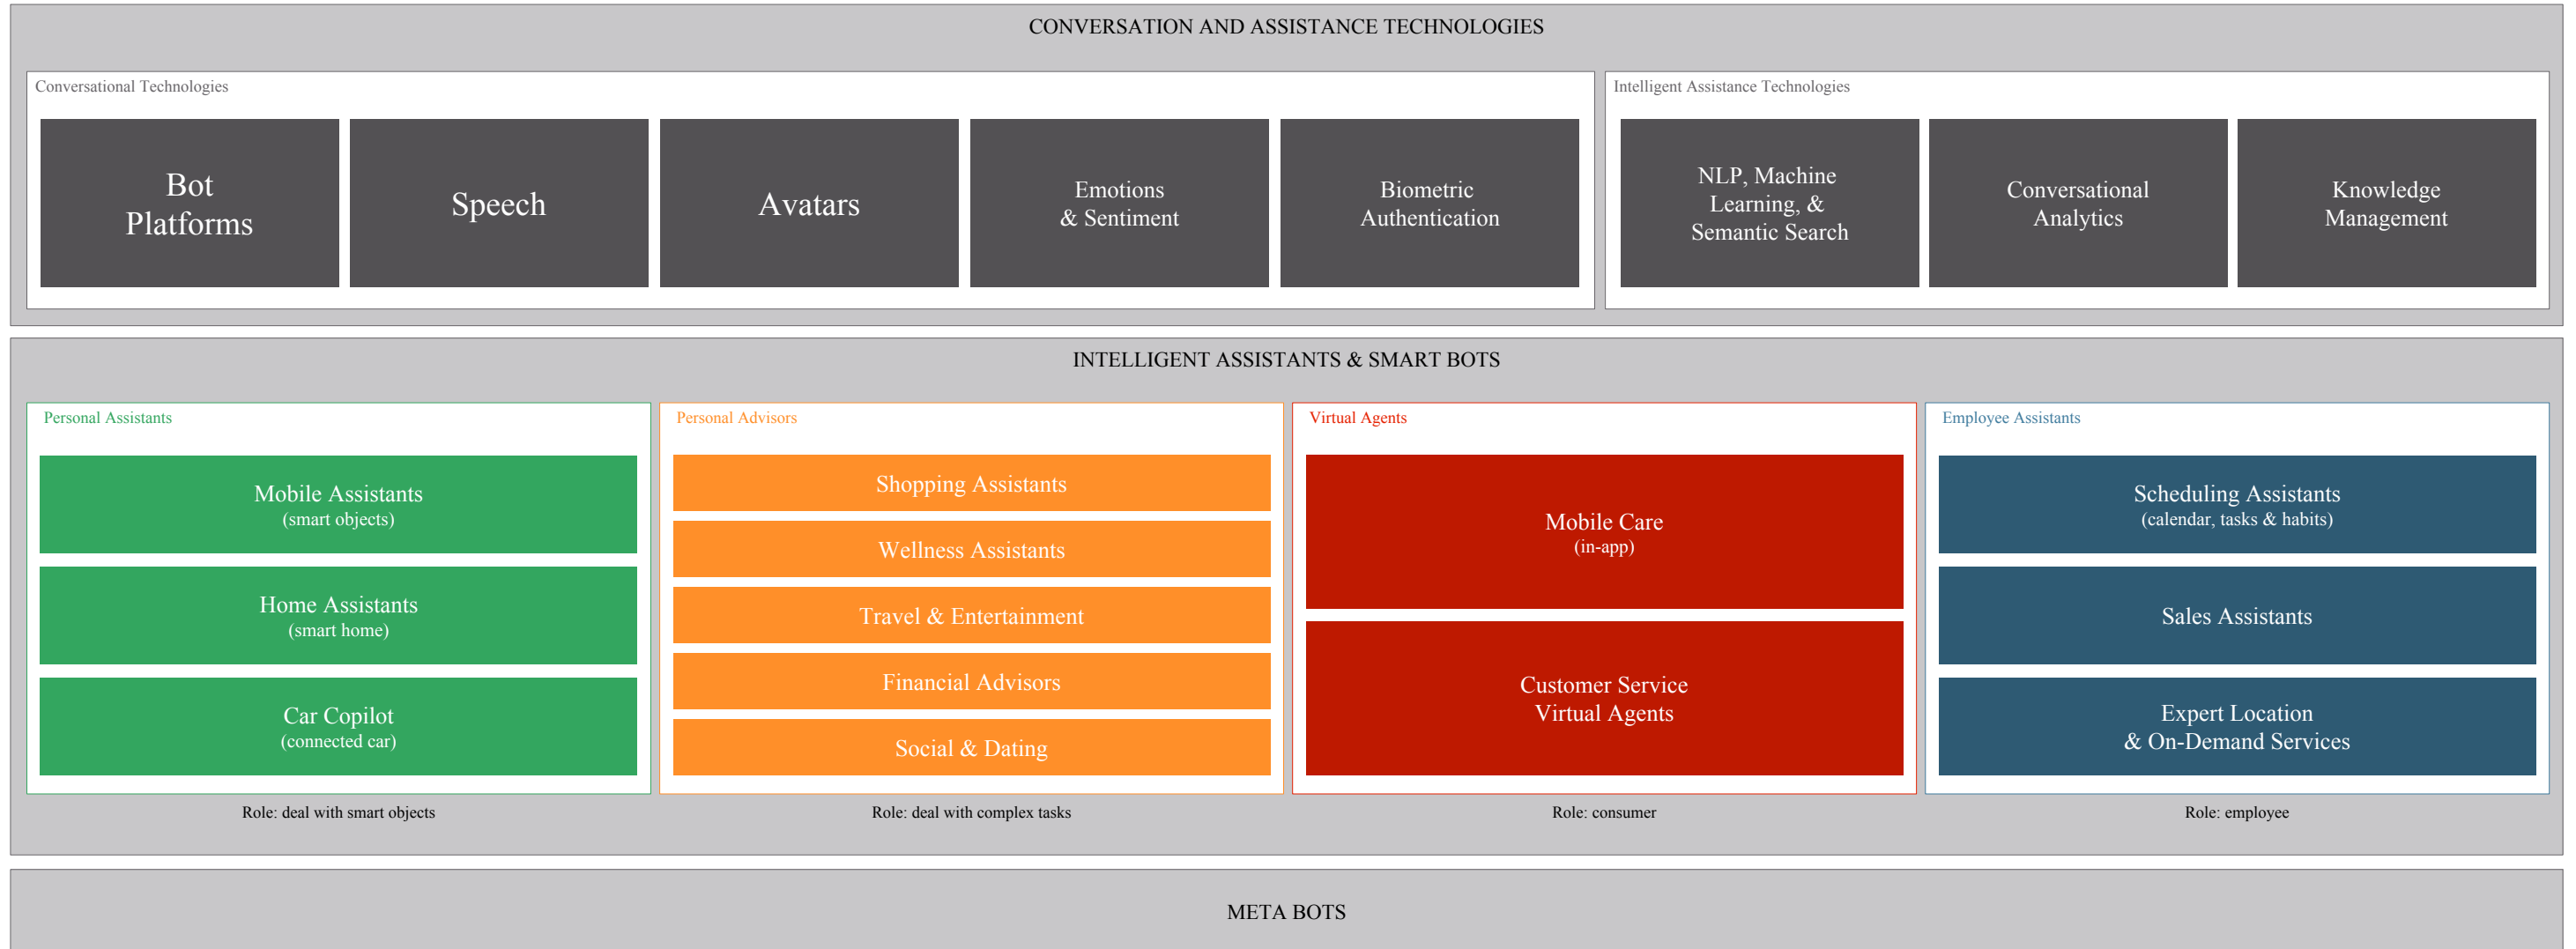

This is really happening

- From the Opus Decision Maker's Guide report
 - 1,200 companies
 - 2,600 implementations
- "IA" not "AI"
 - Virtual agents
 - Bots
 - Metabots

Botspllosion

Bot
Platforms

Gartner Research Technology Hype Cycle

The “Voice-First” Experience

- Ubiquity, Accuracy & Verbosity
 - We are conditioned to “Just say It!”
 - Speech processing has moved to “the Edge”
- Puts people in charge
 - How, when and with what to search, shop, transact

Puts "NLP" in an important position

Conversation & IA Technologies

- Bot Platforms
- Speech
- Avatars
- Emotion & Sentiment
- Biometric Authentication
- NLP, Machine Learning, Semantic Search
- Conversational Analysis
- Knowledge Management

Single "truth"/multiple "channels"

- Centralized resources
 - Intent recognition
 - Best Answers
 - Learning
- Decentralized channels
 - "Simple" bots
 - Conversation
 - Mobile apps

With 3 distinct technology pillars