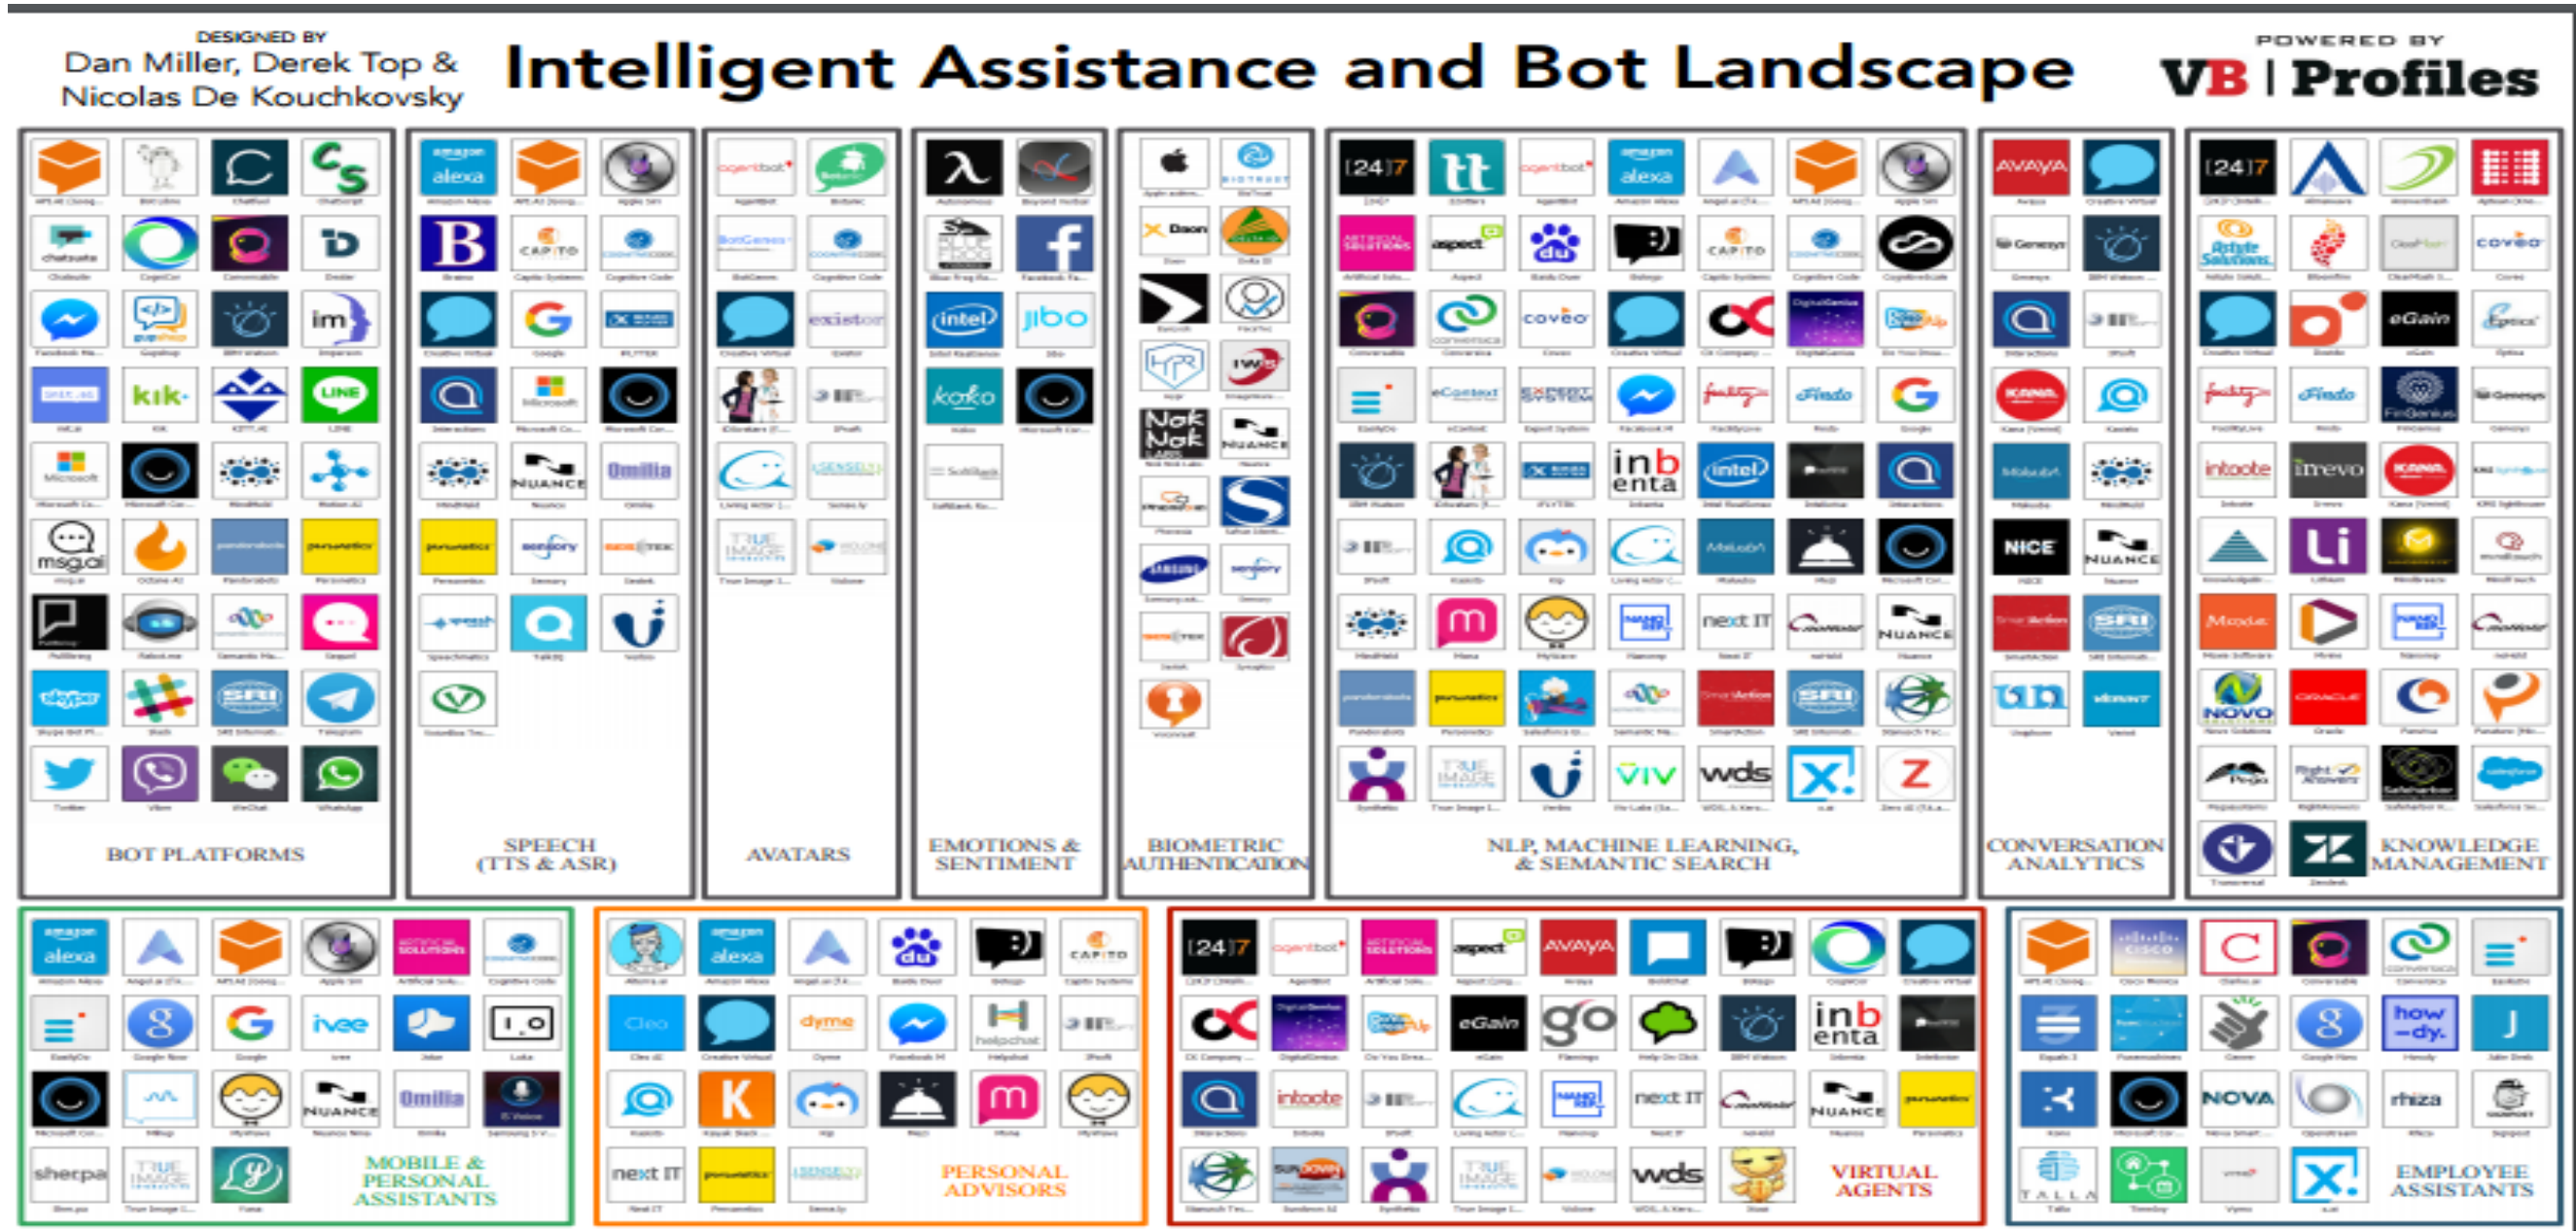

The IA Landscape – Ever Evolving!

Ed 3.0

CC: BY: Dan Miller, Derek Top, and Nicolas De Kouchkovsky, Nov 2016